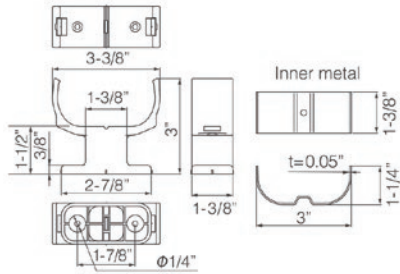

ELEVATING SYSTEM

SDUD RISER FOR DUCT

- Material: PVC
- Color: Ivory
- Inner metal: Hot dip galvanized steel sheet

Code No	Item No.	Pcs/Pkg
C05462	SDUD-77-I	50

SDUO CLAMP

- Material: SUS
- Color: Ivory (coated)

Code No	Item No.	Pcs/Pkg
C05452	SDUO-77-I	200

SDUS HEIGHT ADJUSTER FOR SDUD

- Material: AES
- Color: Ivory

Code No	Item No.	Pcs/Pkg
C05482	SDUS-77-I	100