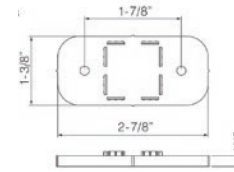

- Material: SUS
- Color: Ivory (coated)

Code No	Item No.	Pcs/Pkg
C05452	SDUO-77-I	200

SDUS HEIGHT ADJUSTER FOR SDUD

- Material: AES
- Color: Ivory

Code No	Item No.	Pcs/Pkg
C05482	SDUS-77-I	100

SWU WALL INLET

- Material: PVC
- Color: Ivory

Code No	Item No.	Pcs/Pkg
C05452	SWU-77-I	10

SWUS HEIGHT ADJUSTERS FOR SWU

- Material: PVC
- Color: Ivory

Code No	Item No.	Pcs/Pkg
C05452	SWUS-77-I	100

SDUP RISER FOR FITTINGS