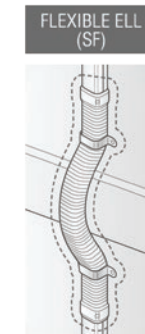

TRADITIONAL INSTALLATION