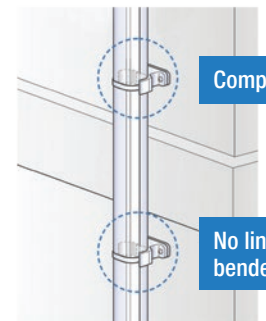

- Material: AES
- Color: Ivory

Code No	Item No.	Pcs/Pkg
C05472	SDUP-77-I	50

TRADITIONAL INSTALLATION

SLIMDUCT Bridge

RISER FOR DUCT (SDUD)

Compact design

No linesets bended