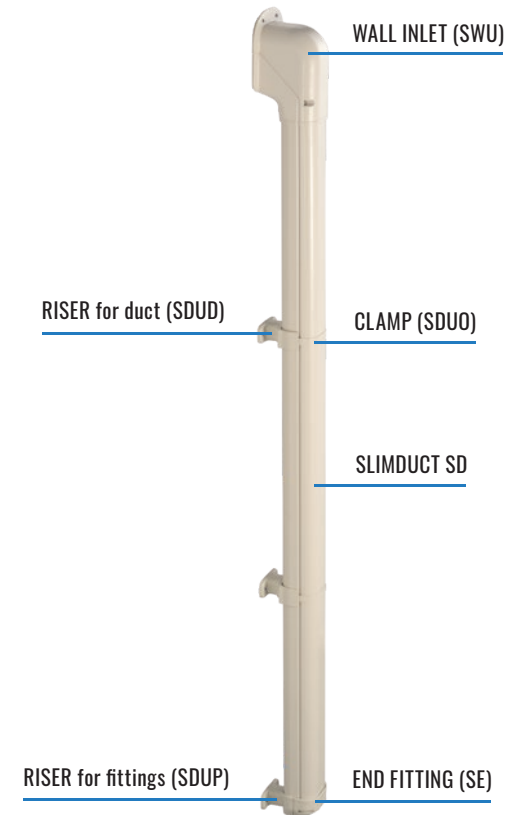

INABA DENKO INTRODUCES

SLIMDUCT Bridge

The SLIMDUCT SD Lineset Cover System for residential properties is the ideal choice to conceal, protect, and beautify exposed linesets. Our SLIMDUCT Bridge further improves the appearance of an installation by enabling the SLIMDUCT SD-77 series of ducts and fittings to run straight over obstacles and uneven walls. Manufactured from special high-grade materials, the SLIMDUCT Bridge moves you beyond traditional-looking installations.

OVERVIEW AND TECHNICAL SPECIFICATIONS

- Available in Ivory color.
- Available in SD-77 Series (3").
- Use in combination with the duct and fittings of SD-77 series.
- The best solution to insure the beautiful finish by elevating and letting SLIMDUCT SD run over obstacles or unevenness on the wall.

Contact us today
www.InabaDenko-America.com

ELEVATING SYSTEM

SDUD RISER FOR DUCT

- Material: PVC
- Color: Ivory
- Inner metal: Hot dip galvanized steel sheet

Code No	Item No.	Pcs/Pkg
C05462	SDUD-77-I	50

SDUO CLAMP

- Material: SUS
- Color: Ivory (coated)

Code No	Item No.	Pcs/Pkg
C05452	SDUO-77-I	200

SDUS HEIGHT ADJUSTER FOR SDUD

- Material: AES
- Color: Ivory

Code No	Item No.	Pcs/Pkg
C05482	SDUS-77-I	100

SWU WALL INLET