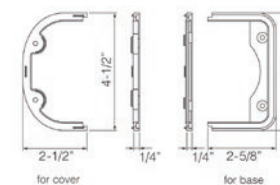

- Material: PVC
- Color: Ivory

Code No	Item No.	Pcs/Pkg
C05452	SWU-77-I	10

SWUS HEIGHT ADJUSTERS FOR SWU

- Material: PVC
- Color: Ivory

Code No	Item No.	Pcs/Pkg
C05452	SWUS-77-I	100

SDUP RISER FOR FITTINGS