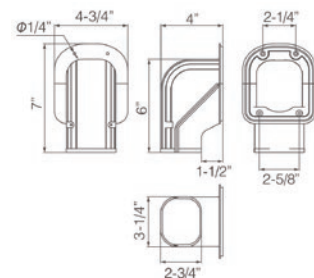

- Material: SUS
- Color: Ivory (coated)

Code No	Item No.	Pcs/Pkg
C05452	SDUO-77-I	200

SDUS HEIGHT ADJUSTER FOR SDUD

- Material: AES
- Color: Ivory

Code No	Item No.	Pcs/Pkg
C05482	SDUS-77-I	100

SWU WALL INLET

- Material: PVC
- Color: Ivory

Code No	Item No.	Pcs/Pkg
C05452	SWU-77-I	10

SWUS HEIGHT ADJUSTERS FOR SWU

- Material: PVC
- Color: Ivory

Code No	Item No.	Pcs/Pkg
C05452	SWUS-77-I	100

SDUP RISER FOR FITTINGS