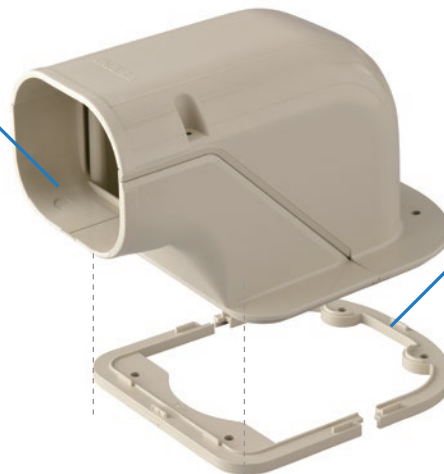

SWU WALL INLET

- Material: PVC
- Color: Ivory

Code No	Item No.	Pcs/Pkg
C05452	SWU-77-I	10

SWUS HEIGHT ADJUSTERS FOR SWU

- Material: PVC
- Color: Ivory

Code No	Item No.	Pcs/Pkg
C05452	SWUS-77-I	100