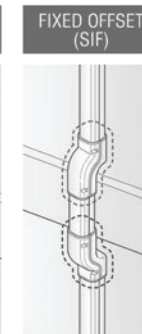

TRADITIONAL INSTALLATION