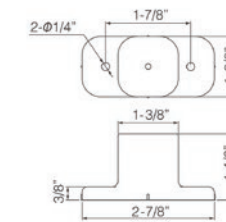

ELEVATING SYSTEM

SDUD RISER FOR DUCT

- Material: PVC
- Color: Ivory
- Inner metal: Hot dip galvanized steel sheet

Code No	Item No.	Pcs/Pkg
C05462	SDUD-77-I	50

SDUO CLAMP

- Material: SUS
- Color: Ivory (coated)

Code No	Item No.	Pcs/Pkg
C05452	SDUO-77-I	200

SDUS HEIGHT ADJUSTER FOR SDUD

- Material: AES
- Color: Ivory

Code No	Item No.	Pcs/Pkg
C05482	SDUS-77-I	100

SWU WALL INLET

- Material: PVC
- Color: Ivory

Code No	Item No.	Pcs/Pkg
C05452	SWU-77-I	10

SWUS HEIGHT ADJUSTERS FOR SWU

- Material: PVC
- Color: Ivory

Code No	Item No.	Pcs/Pkg
C05452	SWUS-77-I	100

SDUP RISER FOR FITTINGS

- Material: AES
- Color: Ivory

Code No	Item No.	Pcs/Pkg
C05472	SDUP-77-I	50

TRADITIONAL INSTALLATION

SLIMDUCT Bridge

RISER FOR DUCT (SDUD)

Compact design

No linesets bended