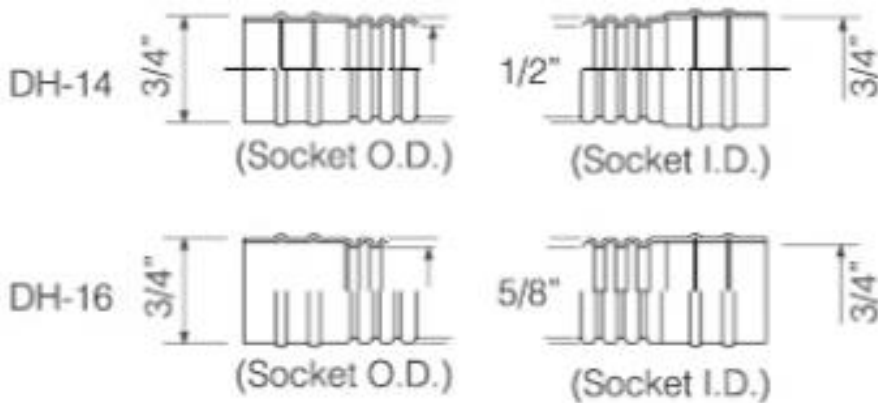

1. Application

This specifications applies to Drain hose DH and its accessories.

2. Product Specifications

2-1. Drain hose DH

Table 1 shows the product specifications of Drain hose DH.

Table 1 Item No. and dimensions of Drain hose DH

Item No.	Inner diameter (mm)	Overall length (m)	Hose outer diameter (mm)	Max. outside diameter (mm)	Cuff spacing (mm)
DH-14-I	13.5 (≅ 1/2")	50 (≅ 164')	18.3 (≅ 3/4")	22 (≅ 7/8")	500 (≅ 19 3/4")
DH-16-I	16.0 (≅ 5/8")	50 (≅ 164')	20.8 (≅ 7/8")	22 (≅ 7/8")	500 (≅ 19 3/4")

Material: PE, Color: Ivory